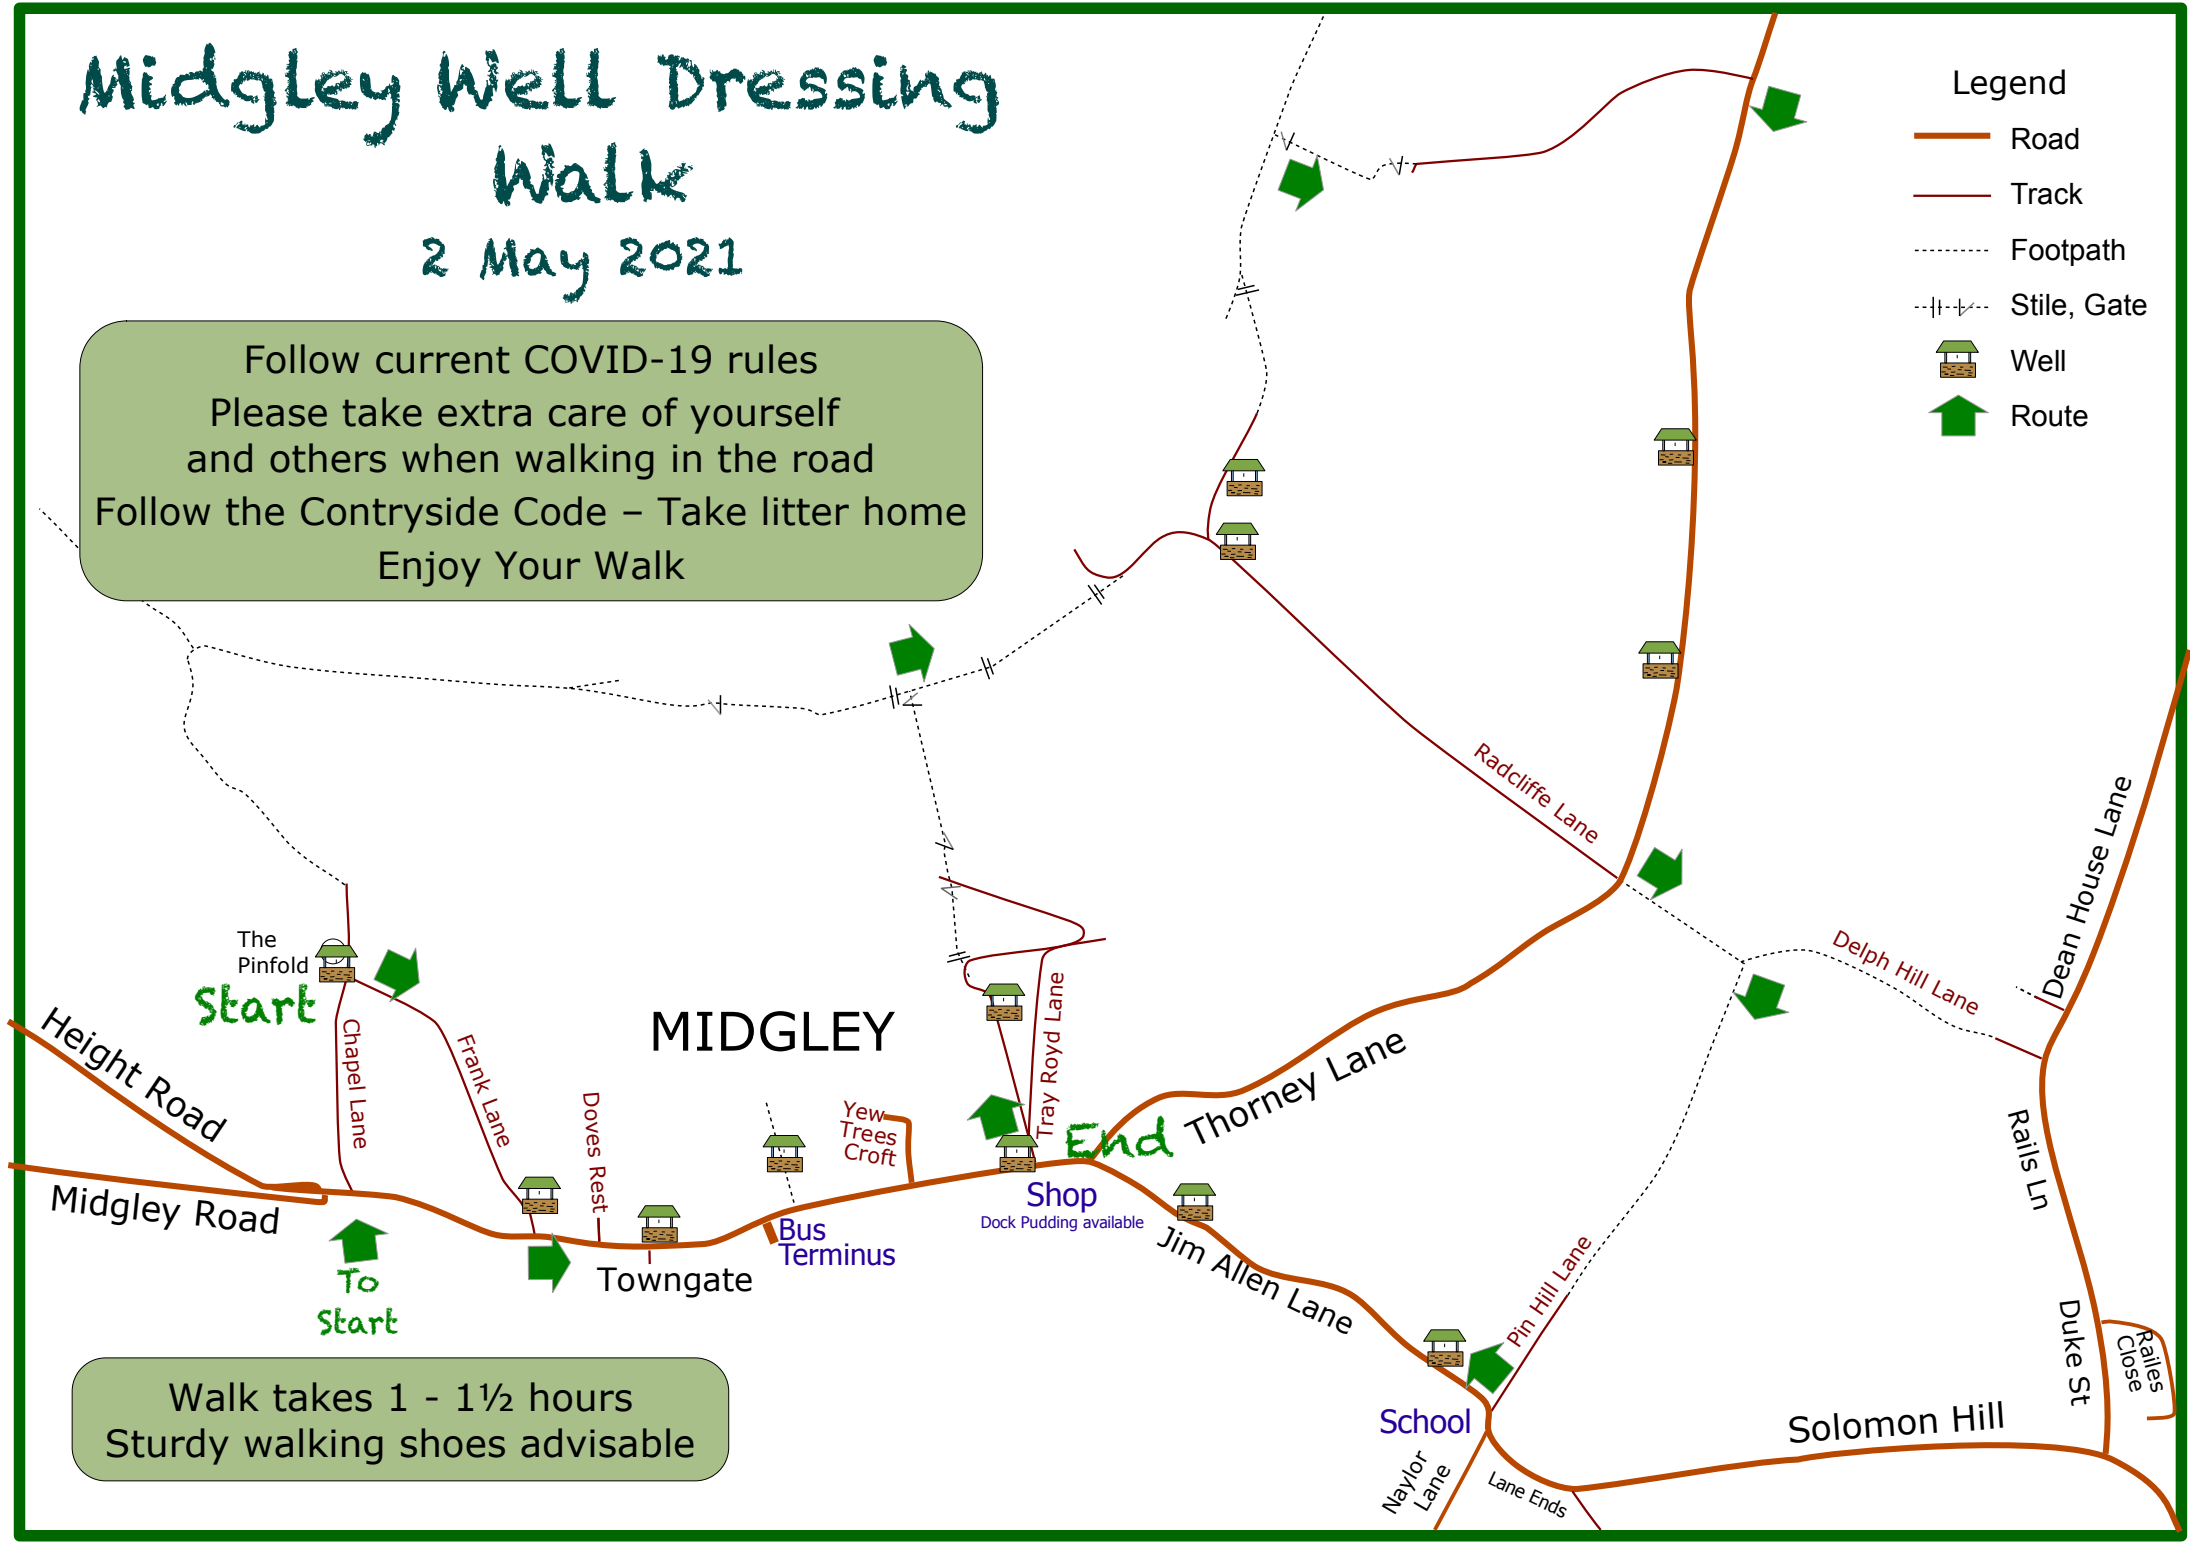

# Midgley Well Dressing Walk

2 May 2021

Follow current COVID-19 rules  
 Please take extra care of yourself  
 and others when walking in the road  
 Follow the Countryside Code – Take litter home  
 Enjoy Your Walk

- Legend
-  Road
  -  Track
  -  Footpath
  -  Stile, Gate
  -  Well
  -  Route

Walk takes 1 - 1½ hours  
 Sturdy walking shoes advisable